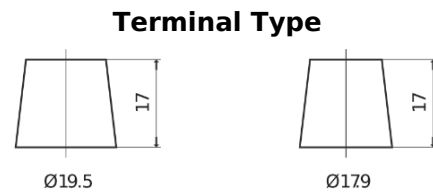

**Product overview**

Batteries for Trucks, Buses, Construction, Agriculture

**PowerPRO Agri&Construction EJ1523**

Part number	EJ1523
Technology	Flooded
EAN/GTIN	3661024036900
Voltage	12 V
Capacity	152.0 Ah
CCA	1130 A
Length	513 mm
Width	189 mm
Height	223 mm
Box size	D04
Polarity	ETN 3
Terminal Type	EN taper post
Hold Down	B0
Weights (subject of variation)	40.30 kg