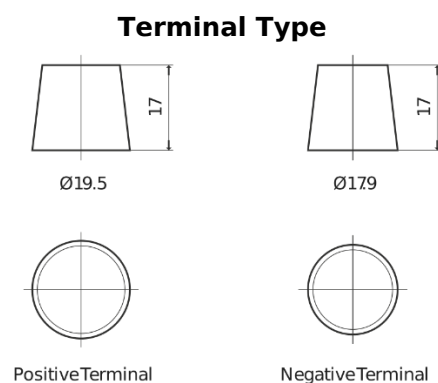

**Product overview**

Batteries for Trucks, Buses, Construction, Agriculture

**PowerPRO Agri&Construction EJ1523**

Part number	EJ1523
Technology	Flooded
EAN/GTIN	3661024036900
Voltage	12 V
Capacity	152.0 Ah
CCA	1130 A
Length	513 mm
Width	189 mm
Height	223 mm
Box size	D04
Polarity	ETN 3
Terminal Type	EN taper post
Hold Down	B0
Weights (subject of variation)	40.30 kg