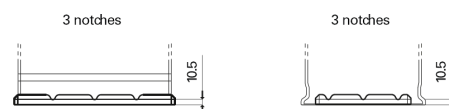

**Product overview**

Batteries for Trucks, Buses, Construction, Agriculture

**PowerPRO Agri&Construction EJ1355**

Part number	EJ1355
Technology	Flooded
EAN/GTIN	3661024036955
Voltage	12 V
Capacity	135.0 Ah
CCA	1000 A
Length	514 mm
Width	175 mm
Height	210 mm
Box size	DB8
Polarity	ETN 3
Terminal Type	EN taper post
Hold Down	B3
Weights (subject of variation)	36.00 kg

**Polarity**

**Terminal Type**

Positive Terminal

Negative Terminal

**Hold Down**

Design, features and specifications are subject to change without notice. We disclaim any representation or warranty, express or implied, concerning the data or recommendations, and in no event shall be liable for any loss or damage claimed to have arisen as a result. Some products may not be available in your local market.