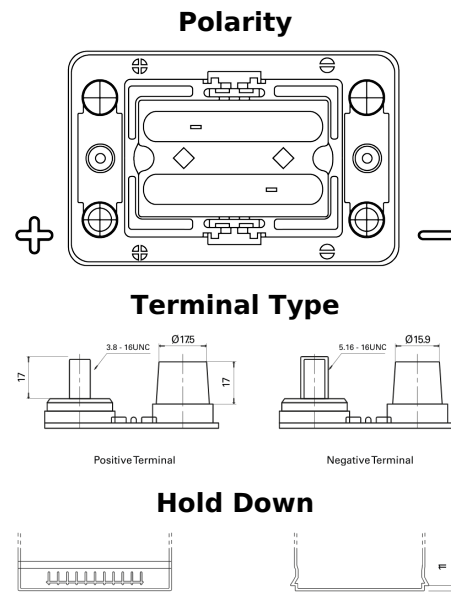

**Product overview**

Batteries for Trucks, Buses, Construction, Agriculture

**PowerPRO Agri&Construction EJ050C**

Part number	EJ050C
Technology	AGM
EAN/GTIN	3661024036979
Voltage	12 V
Capacity	50.0 Ah
CCA	800 A
Length	260 mm
Width	173 mm
Height	206 mm
Box size	G34
Polarity	ETN 1
Terminal Type	SAE M 3/8" - 5/16" taper&stud
Hold Down	B7
Weights (subject of variation)	17.90 kg