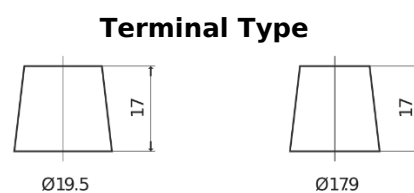

**Product overview**

Batteries for Cars

**Excell EB455**

Part number	EB455
Technology	Flooded
EAN/GTIN	3661024034388
Voltage	12 V
Capacity	45 Ah
CCA	330 A
Length	237 mm
Width	127 mm
Height	227 mm
Box size	B24
Polarity	ETN 1
Terminal Type	EN taper post
Hold Down	B0
Weights (subject of variation)	11.40 kg