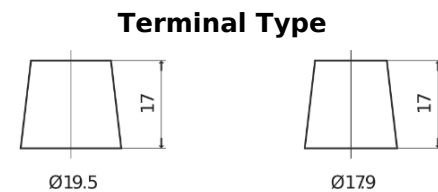

Product overview

Batteries for Trucks, Buses, Construction, Agriculture

StartPRO EG2253

Part number	EG2253
Technology	Flooded
EAN/GTIN	3661024037549
Voltage	12 V
Capacity	225.0 Ah
CCA	1200 A
Length	518 mm
Width	274 mm
Height	240 mm
Box size	D06
Polarity	ETN 3
Terminal Type	EN taper post
Hold Down	B0
Weights (subject of variation)	54.90 kg