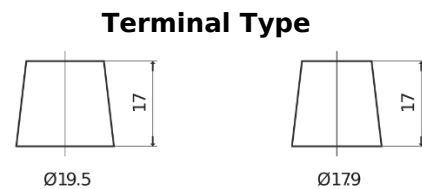

**Product overview**

Batteries for Trucks, Buses, Construction, Agriculture

**EndurancePRO EFB TX2253**

|                                |               |
|--------------------------------|---------------|
| Part number                    | TX2253        |
| Technology                     | EFB           |
| EAN/GTIN                       | 3661024056632 |
| Voltage                        | 12 V          |
| Capacity                       | 225 Ah        |
| CCA                            | 1150 A        |
| Length                         | 518 mm        |
| Width                          | 274 mm        |
| Height                         | 240 mm        |
| Box size                       | D06           |
| Polarity                       | ETN 3         |
| Terminal Type                  | EN taper post |
| Hold Down                      | B0            |
| Weights (subject of variation) | 60.10 kg      |