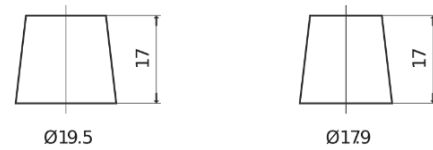

**Product overview**

Batteries for Trucks, Buses, Construction, Agriculture

**StartPRO EG1803**

Part number	EG1803
Technology	Flooded
EAN/GTIN	3661024035446
Voltage	12 V
Capacity	180.0 Ah
CCA	1000 A
Length	513 mm
Width	223 mm
Height	223 mm
Box size	D05
Polarity	ETN 3
Terminal Type	EN taper post
Hold Down	B0
Weights (subject of variation)	42.80 kg

**Polarity**

**Terminal Type**

Positive Terminal

Negative Terminal

**Hold Down**

Design, features and specifications are subject to change without notice. We disclaim any representation or warranty, express or implied, concerning the data or recommendations, and in no event shall be liable for any loss or damage claimed to have arisen as a result. Some products may not be available in your local market.