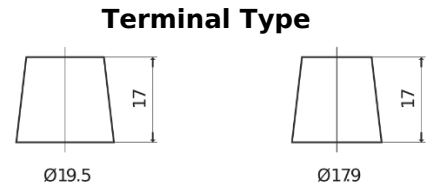

Product overview

Batteries for Trucks, Buses, Construction, Agriculture

EndurancePRO EFB FX2253

Part number	FX2253
Technology	EFB
EAN/GTIN	3661024046480
Voltage	12 V
Capacity	225 Ah
CCA	1150 A
Length	518 mm
Width	274 mm
Height	240 mm
Box size	D06
Polarity	ETN 3
Terminal Type	EN taper post
Hold Down	B0
Weights (subject of variation)	60.10 kg