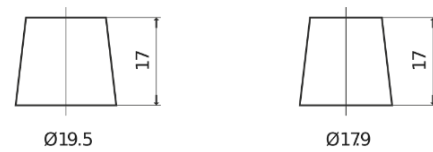

Terminal Type