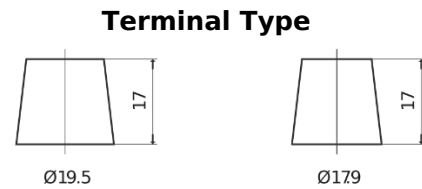

**Product overview**

Batteries for Trucks, Buses, Construction, Agriculture

**EndurancePRO EFB CX2253**

Part number	CX2253
Technology	EFB
EAN/GTIN	3661024016704
Voltage	12 V
Capacity	225 Ah
CCA	1150 A
Length	518 mm
Width	274 mm
Height	240 mm
Box size	D06
Polarity	ETN 3
Terminal Type	EN taper post
Hold Down	B0
Weights (subject of variation)	60.10 kg