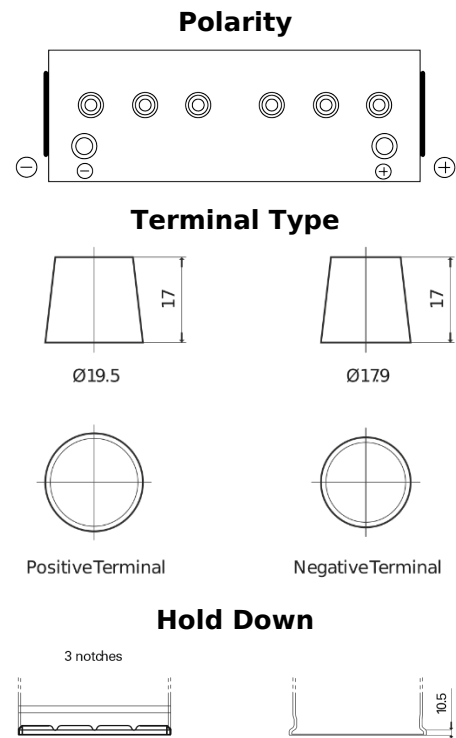

Product overview

Batteries for Trucks, Buses, Construction, Agriculture

StartPRO EG1402

Part number	EG1402
Technology	Flooded
EAN/GTIN	3661024035347
Voltage	12 V
Capacity	140.0 Ah
CCA	900 A
Length	508 mm
Width	175 mm
Height	205 mm
Box size	ATM
Polarity	ETN 0
Terminal Type	EN taper post
Hold Down	B1
Weights (subject of variation)	33.80 kg