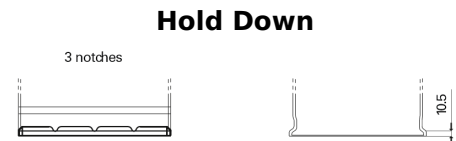

Product overview

Batteries for Trucks, Buses, Construction, Agriculture

StartPRO EG1402

Part number	EG1402
Technology	Flooded
EAN/GTIN	3661024035347
Voltage	12 V
Capacity	140.0 Ah
CCA	900 A
Length	508 mm
Width	175 mm
Height	205 mm
Box size	ATM
Polarity	ETN 0
Terminal Type	EN taper post
Hold Down	B1
Weights (subject of variation)	33.80 kg