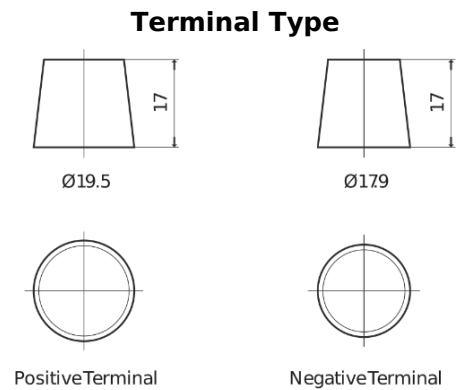

Product overview

Batteries for Trucks, Buses, Construction, Agriculture

StartPRO EG1402

Part number	EG1402
Technology	Flooded
EAN/GTIN	3661024035347
Voltage	12 V
Capacity	140.0 Ah
CCA	900 A
Length	508 mm
Width	175 mm
Height	205 mm
Box size	ATM
Polarity	ETN 0
Terminal Type	EN taper post
Hold Down	B1
Weights (subject of variation)	33.80 kg