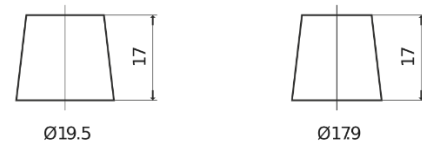

**Product overview**

Batteries for Trucks, Buses, Construction, Agriculture

**StartPRO EG1353**

Part number	EG1353
Technology	Flooded
EAN/GTIN	3661024035545
Voltage	12 V
Capacity	135.0 Ah
CCA	1000 A
Length	514 mm
Width	218 mm
Height	210 mm
Box size	DB9
Polarity	ETN 3
Terminal Type	EN taper post
Hold Down	B0
Weights (subject of variation)	39.80 kg

**Polarity**

**Terminal Type**

Positive Terminal

Negative Terminal

**Hold Down**

Design, features and specifications are subject to change without notice. We disclaim any representation or warranty, express or implied, concerning the data or recommendations, and in no event shall be liable for any loss or damage claimed to have arisen as a result. Some products may not be available in your local market.