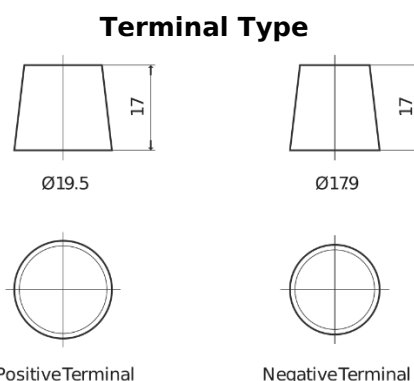

**Product overview**

Batteries for Trucks, Buses, Construction, Agriculture

**Endurance+PRO Gel ED2103**

Part number	ED2103
Technology	GEL
EAN/GTIN	3661024037341
Voltage	12 V
Capacity	210 Ah
CCA	1030 A
Length	518 mm
Width	274 mm
Height	240 mm
Box size	D06
Polarity	ETN 3
Terminal Type	EN taper post
Hold Down	B0
Weights (subject of variation)	63.50 kg