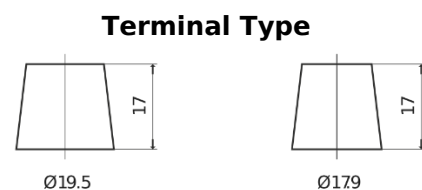

**Product overview**

Batteries for Trucks, Buses, Construction, Agriculture

**Endurance+PRO Gel ED2103**

Part number	ED2103
Technology	GEL
EAN/GTIN	3661024037341
Voltage	12 V
Capacity	210 Ah
CCA	1030 A
Length	518 mm
Width	274 mm
Height	240 mm
Box size	D06
Polarity	ETN 3
Terminal Type	EN taper post
Hold Down	B0
Weights (subject of variation)	63.50 kg