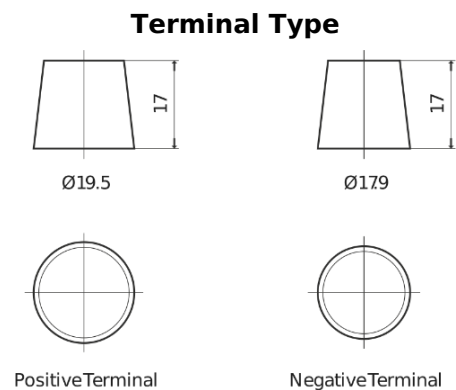

**Product overview**

Batteries for Trucks, Buses, Construction, Agriculture

**StartPRO EG1250**

Part number	EG1250
Technology	Flooded
EAN/GTIN	3661024035408
Voltage	12 V
Capacity	125.0 Ah
CCA	760 A
Length	349 mm
Width	175 mm
Height	285 mm
Box size	D03
Polarity	ETN 0
Terminal Type	EN taper post
Hold Down	B0
Weights (subject of variation)	29.50 kg