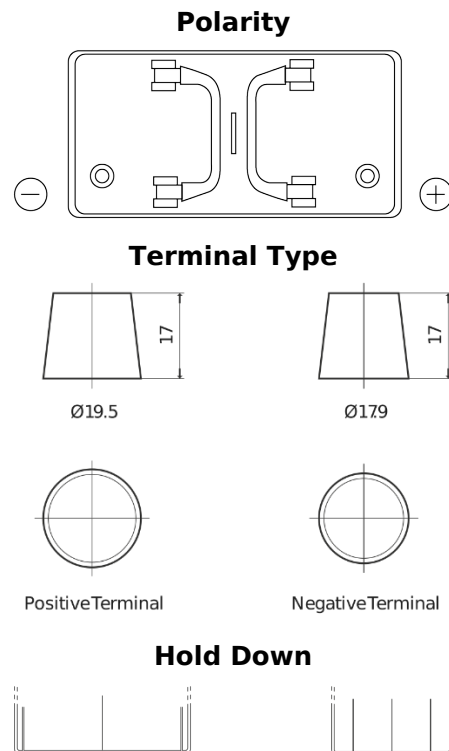

Product overview

Batteries for Trucks, Buses, Construction, Agriculture

StartPRO EG1250

Part number	EG1250
Technology	Flooded
EAN/GTIN	3661024035408
Voltage	12 V
Capacity	125.0 Ah
CCA	760 A
Length	349 mm
Width	175 mm
Height	285 mm
Box size	D03
Polarity	ETN 0
Terminal Type	EN taper post
Hold Down	B0
Weights (subject of variation)	29.50 kg