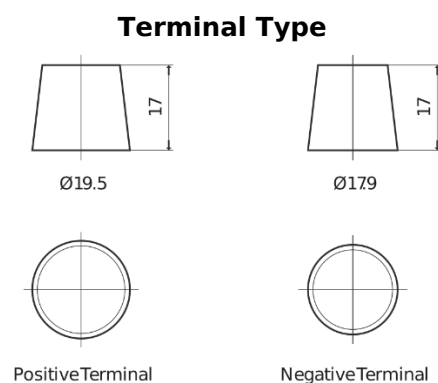

Product overview

Batteries for Trucks, Buses, Construction, Agriculture

StartPRO EG1203

Part number	EG1203
Technology	Flooded
EAN/GTIN	3661024036993
Voltage	12 V
Capacity	120.0 Ah
CCA	680 A
Length	513 mm
Width	189 mm
Height	223 mm
Box size	D04
Polarity	ETN 3
Terminal Type	EN taper post
Hold Down	B0
Weights (subject of variation)	32.50 kg