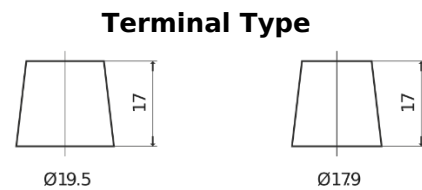

Product overview

Batteries for Marine and Leisure

Equipment GEL ES2400

Part number	ES2400
Technology	GEL
EAN/GTIN	3661024035750
Voltage	12 V
Capacity	210 Ah
Watt hour	2400 Wh
Length	518 mm
Width	274 mm
Height	240 mm
Box size	D06
Polarity	ETN 3
Terminal Type	EN taper post
Hold Down	B0
Weights (subject of variation)	63.50 kg