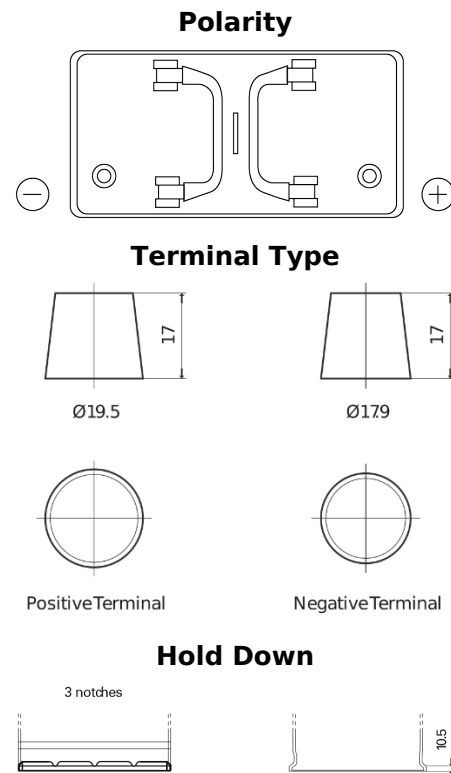

Product overview

Batteries for Trucks, Buses, Construction, Agriculture

StartPRO EG1102

Part number	EG1102
Technology	Flooded
EAN/GTIN	3661024035392
Voltage	12 V
Capacity	110.0 Ah
CCA	750 A
Length	349 mm
Width	175 mm
Height	235 mm
Box size	D02
Polarity	ETN 0
Terminal Type	EN taper post
Hold Down	B1
Weights (subject of variation)	25.40 kg