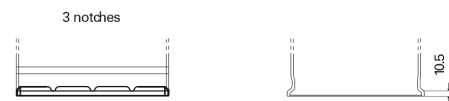

**Product overview**

Batteries for Trucks, Buses, Construction, Agriculture

**StartPRO EG1102**

Part number	EG1102
Technology	Flooded
EAN/GTIN	3661024035392
Voltage	12 V
Capacity	110.0 Ah
CCA	750 A
Length	349 mm
Width	175 mm
Height	235 mm
Box size	D02
Polarity	ETN 0
Terminal Type	EN taper post
Hold Down	B1
Weights (subject of variation)	25.40 kg

**Polarity**

**Terminal Type**

Positive Terminal

Negative Terminal

**Hold Down**

Design, features and specifications are subject to change without notice. We disclaim any representation or warranty, express or implied, concerning the data or recommendations, and in no event shall be liable for any loss or damage claimed to have arisen as a result. Some products may not be available in your local market.