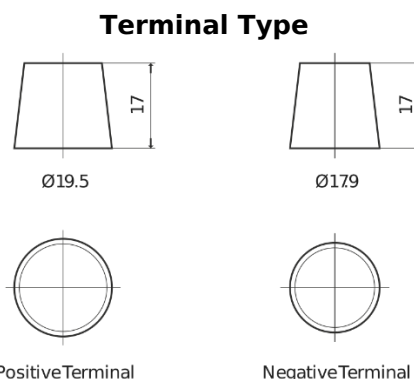

Product overview

Batteries for Trucks, Buses, Construction, Agriculture

Endurance+PRO Gel ED2103T

Part number	ED2103T
Technology	GEL
EAN/GTIN	3661024037624
Voltage	12 V
Capacity	210 Ah
CCA	800 A
Length	518 mm
Width	274 mm
Height	240 mm
Box size	D06
Polarity	ETN 3
Terminal Type	EN taper post
Hold Down	B0
Weights (subject of variation)	66.00 kg