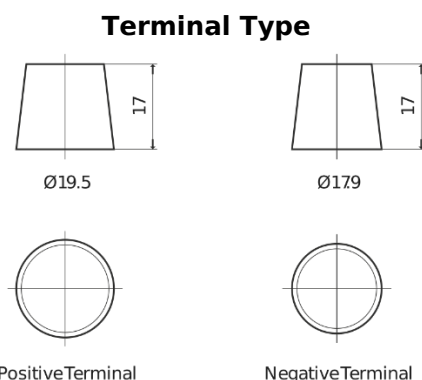

Product overview

Batteries for Trucks, Buses, Construction, Agriculture

Endurance+PRO Gel ED2103T

Part number	ED2103T
Technology	GEL
EAN/GTIN	3661024037624
Voltage	12 V
Capacity	210 Ah
CCA	800 A
Length	518 mm
Width	274 mm
Height	240 mm
Box size	D06
Polarity	ETN 3
Terminal Type	EN taper post
Hold Down	B0
Weights (subject of variation)	66.00 kg