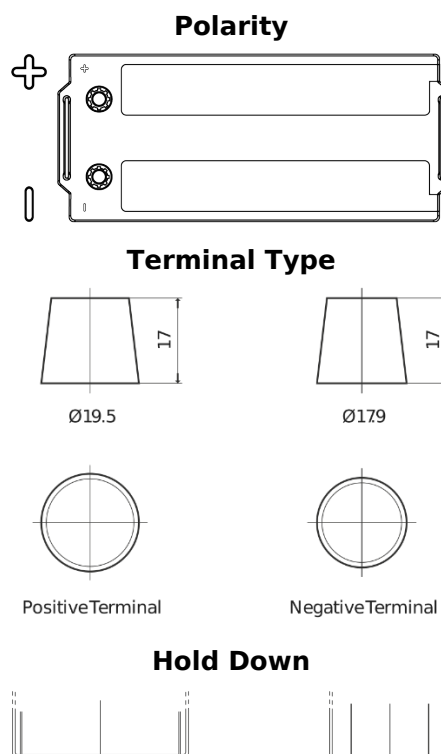

**Product overview**

Batteries for Trucks, Buses, Construction, Agriculture

**PowerPRO Agri&Construction FJ1723**

Part number	FJ1723
Technology	Flooded
EAN/GTIN	3661024046602
Voltage	12 V
Capacity	172 Ah
CCA	1390 A
Length	513 mm
Width	223 mm
Height	223 mm
Box size	D05
Polarity	ETN 3
Terminal Type	EN taper post
Hold Down	B0
Weights (subject of variation)	48.80 kg