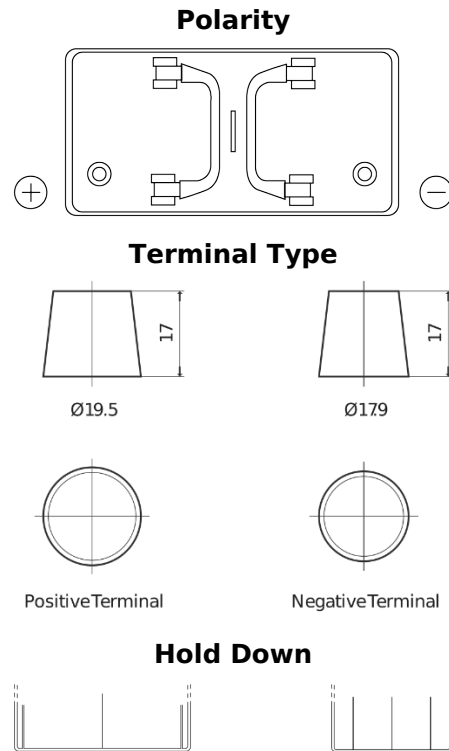

Product overview

Batteries for Trucks, Buses, Construction, Agriculture

PowerPRO EF1251

Part number	EF1251
Technology	Flooded
EAN/GTIN	3661024037952
Voltage	12 V
Capacity	125.0 Ah
CCA	850 A
Length	349 mm
Width	175 mm
Height	285 mm
Box size	D03
Polarity	ETN 1
Terminal Type	EN taper post
Hold Down	B0
Weights (subject of variation)	31.00 kg