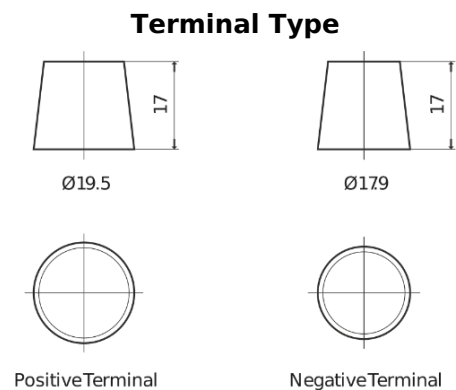

Product overview

Batteries for Trucks, Buses, Construction, Agriculture

PowerPRO EF1251

Part number	EF1251
Technology	Flooded
EAN/GTIN	3661024037952
Voltage	12 V
Capacity	125.0 Ah
CCA	850 A
Length	349 mm
Width	175 mm
Height	285 mm
Box size	D03
Polarity	ETN 1
Terminal Type	EN taper post
Hold Down	B0
Weights (subject of variation)	31.00 kg