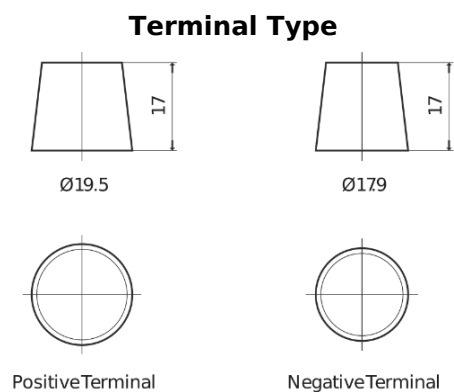

Product overview

Batteries for Trucks, Buses, Construction, Agriculture

PowerPRO EF1250

Part number	EF1250
Technology	Flooded
EAN/GTIN	3661024037945
Voltage	12 V
Capacity	125.0 Ah
CCA	850 A
Length	349 mm
Width	175 mm
Height	285 mm
Box size	D03
Polarity	ETN 0
Terminal Type	EN taper post
Hold Down	B0
Weights (subject of variation)	31.00 kg