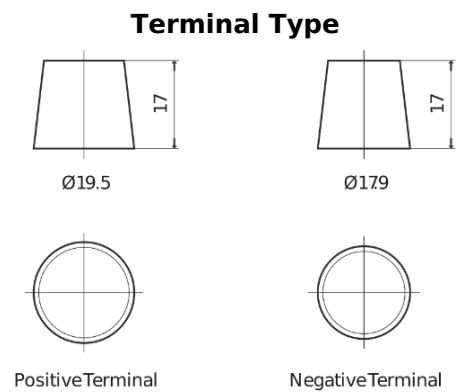

Product overview

Batteries for Trucks, Buses, Construction, Agriculture

PowerPRO EF1250

| | |
|--------------------------------|---------------|
| Part number | EF1250 |
| Technology | Flooded |
| EAN/GTIN | 3661024037945 |
| Voltage | 12 V |
| Capacity | 125.0 Ah |
| CCA | 850 A |
| Length | 349 mm |
| Width | 175 mm |
| Height | 285 mm |
| Box size | D03 |
| Polarity | ETN 0 |
| Terminal Type | EN taper post |
| Hold Down | B0 |
| Weights (subject of variation) | 31.00 kg |