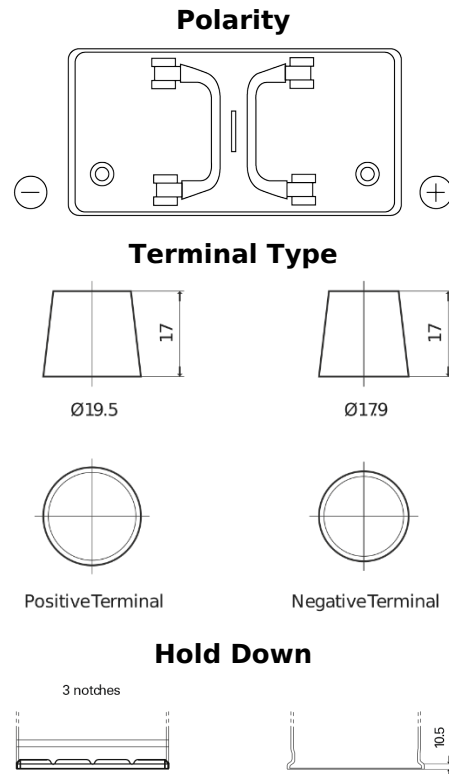

**Product overview**

Batteries for Trucks, Buses, Construction, Agriculture

**PowerPRO EF1202**

Part number	EF1202
Technology	Flooded
EAN/GTIN	3661024035279
Voltage	12 V
Capacity	120.0 Ah
CCA	870 A
Length	349 mm
Width	175 mm
Height	235 mm
Box size	D02
Polarity	ETN 0
Terminal Type	EN taper post
Hold Down	B1
Weights (subject of variation)	27.50 kg