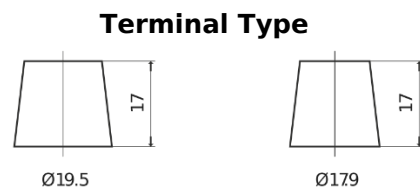

**Product overview**

Batteries for Trucks, Buses, Construction, Agriculture

**PowerPRO TF1853**

Part number	TF1853
Technology	Flooded
EAN/GTIN	3661024055314
Voltage	12 V
Capacity	185 Ah
CCA	1150 A
Length	513 mm
Width	223 mm
Height	223 mm
Box size	D05
Polarity	ETN 3
Terminal Type	EN taper post
Hold Down	B0
Weights (subject of variation)	43.90 kg