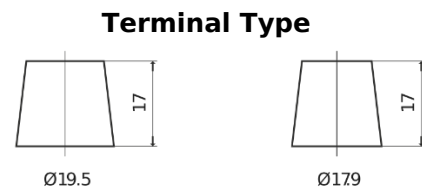

**Product overview**

Batteries for Trucks, Buses, Construction, Agriculture

**StrongPRO EFB+ EE2353**

Part number	EE2353
Technology	EFB
EAN/GTIN	3661024036870
Voltage	12 V
Capacity	235.0 Ah
CCA	1200 A
Length	518 mm
Width	274 mm
Height	240 mm
Box size	D06
Polarity	ETN 3
Terminal Type	EN taper post
Hold Down	B0
Weights (subject of variation)	58.20 kg