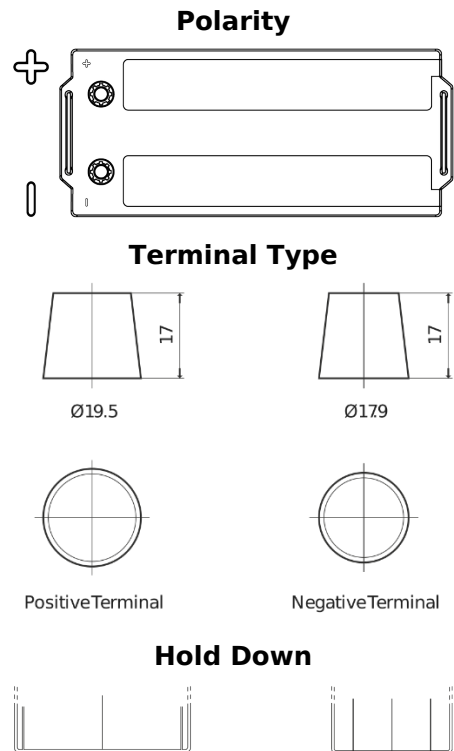

Product overview

Batteries for Trucks, Buses, Construction, Agriculture

PowerPRO FF1853

Part number	FF1853
Technology	Flooded
EAN/GTIN	3661024045315
Voltage	12 V
Capacity	185 Ah
CCA	1150 A
Length	513 mm
Width	223 mm
Height	223 mm
Box size	D05
Polarity	ETN 3
Terminal Type	EN taper post
Hold Down	B0
Weights (subject of variation)	43.90 kg