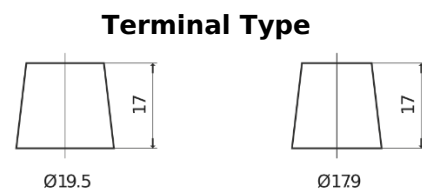

Product overview

Batteries for Trucks, Buses, Construction, Agriculture

PowerPRO EF1853

Part number	EF1853
Technology	Flooded
EAN/GTIN	3661024035316
Voltage	12 V
Capacity	185 Ah
CCA	1150 A
Length	513 mm
Width	223 mm
Height	223 mm
Box size	D05
Polarity	ETN 3
Terminal Type	EN taper post
Hold Down	B0
Weights (subject of variation)	43.90 kg