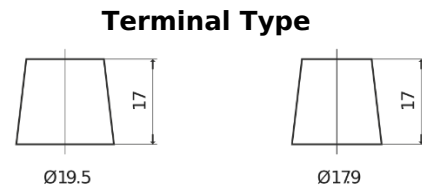

**Product overview**

Batteries for Trucks, Buses, Construction, Agriculture

**PowerPRO CF1853**

Part number	CF1853
Technology	Flooded
EAN/GTIN	3661024015318
Voltage	12 V
Capacity	185 Ah
CCA	1150 A
Length	513 mm
Width	223 mm
Height	223 mm
Box size	D05
Polarity	ETN 3
Terminal Type	EN taper post
Hold Down	B0
Weights (subject of variation)	43.90 kg