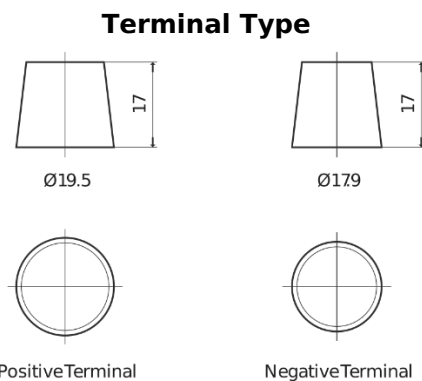

**Product overview**

Batteries for Trucks, Buses, Construction, Agriculture

**Endurance+PRO Gel ED2103T**

Part number	ED2103T
Technology	GEL
EAN/GTIN	3661024037624
Voltage	12 V
Capacity	210.0 Ah
CCA	800 A
Length	518 mm
Width	274 mm
Height	240 mm
Box size	D06
Polarity	ETN 3
Terminal Type	EN taper post
Hold Down	B0
Weights (subject of variation)	66.00 kg