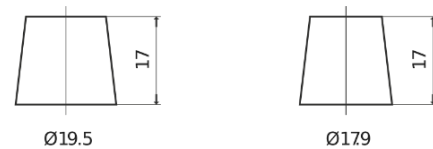

Product overview

Batteries for Cars

Classic EC905

Part number	EC905
Technology	Flooded
EAN/GTIN	3661024034760
Voltage	12 V
Capacity	90.0 Ah
CCA	680 A
Length	306 mm
Width	173 mm
Height	222 mm
Box size	D31
Polarity	ETN 1
Terminal Type	EN taper post
Hold Down	Korean B1
Weights (subject of variation)	19.90 kg

Polarity

Terminal Type

Positive Terminal

Negative Terminal

Hold Down

Design, features and specifications are subject to change without notice. We disclaim any representation or warranty, express or implied, concerning the data or recommendations, and in no event shall be liable for any loss or damage claimed to have arisen as a result. Some products may not be available in your local market.