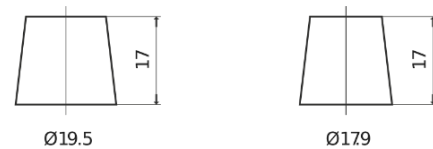

Terminal Type

Positive Terminal

Negative Terminal