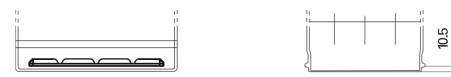

**Product overview**

Batteries for Cars

**Classic EC904**

Part number	EC904
Technology	Flooded
EAN/GTIN	3661024034753
Voltage	12 V
Capacity	90.0 Ah
CCA	680 A
Length	306 mm
Width	173 mm
Height	222 mm
Box size	D31
Polarity	ETN 0
Terminal Type	EN taper post
Hold Down	Korean B1
Weights (subject of variation)	19.90 kg

**Polarity**

**Terminal Type**

Positive Terminal

Negative Terminal

**Hold Down**

Design, features and specifications are subject to change without notice. We disclaim any representation or warranty, express or implied, concerning the data or recommendations, and in no event shall be liable for any loss or damage claimed to have arisen as a result. Some products may not be available in your local market.