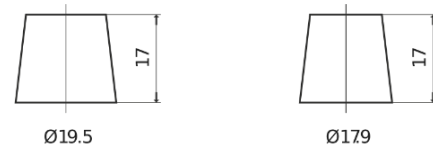

**Product overview**

Batteries for Cars

**Classic EC904**

Part number	EC904
Technology	Flooded
EAN/GTIN	3661024034753
Voltage	12 V
Capacity	90.0 Ah
CCA	680 A
Length	306 mm
Width	173 mm
Height	222 mm
Box size	D31
Polarity	ETN 0
Terminal Type	EN taper post
Hold Down	Korean B1
Weights (subject of variation)	19.90 kg

**Polarity**

**Terminal Type**

Positive Terminal

Negative Terminal

**Hold Down**

Design, features and specifications are subject to change without notice. We disclaim any representation or warranty, express or implied, concerning the data or recommendations, and in no event shall be liable for any loss or damage claimed to have arisen as a result. Some products may not be available in your local market.