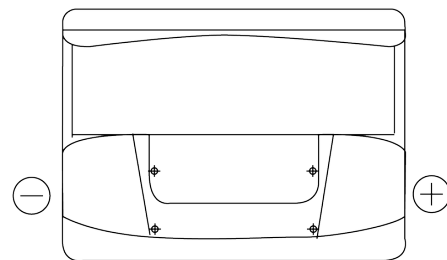

Product overview

Batteries for Cars

Classic EC550

Part number	EC550
Technology	Flooded
EAN/GTIN	3661024034807
Voltage	12 V
Capacity	55.0 Ah
CCA	460 A
Length	242 mm
Width	175 mm
Height	190 mm
Box size	L02
Polarity	ETN 0
Terminal Type	EN taper post
Hold Down	B13
Weights (subject of variation)	13.50 kg

Polarity

Terminal Type

Positive Terminal

Negative Terminal

Hold Down

Design, features and specifications are subject to change without notice. We disclaim any representation or warranty, express or implied, concerning the data or recommendations, and in no event shall be liable for any loss or damage claimed to have arisen as a result. Some products may not be available in your local market.