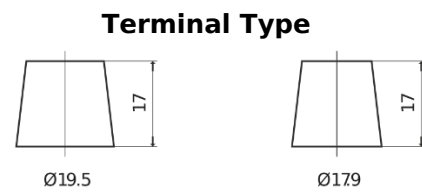

**Product overview**

Batteries for Marine and Leisure

**Dual ER850**

Part number	ER850
Technology	Flooded
EAN/GTIN	3661024037440
Voltage	12 V
Capacity	180 Ah
CCA	1000 A
Watt hour	850 Wh
Length	513 mm
Width	223 mm
Height	223 mm
Box size	D05
Polarity	ETN 3
Terminal Type	EN taper post
Hold Down	B0
Weights (subject of variation)	46.10 kg