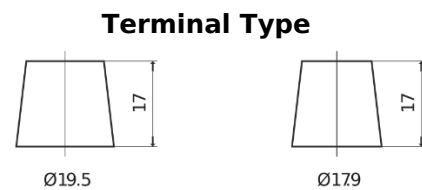

**Product overview**

Batteries for Trucks, Buses, Construction, Agriculture

**EndurancePRO EFB EX1803**

Part number	EX1803
Technology	EFB
EAN/GTIN	3661024036696
Voltage	12 V
Capacity	180 Ah
CCA	1000 A
Length	513 mm
Width	223 mm
Height	223 mm
Box size	D05
Polarity	ETN 3
Terminal Type	EN taper post
Hold Down	B0
Weights (subject of variation)	46.10 kg