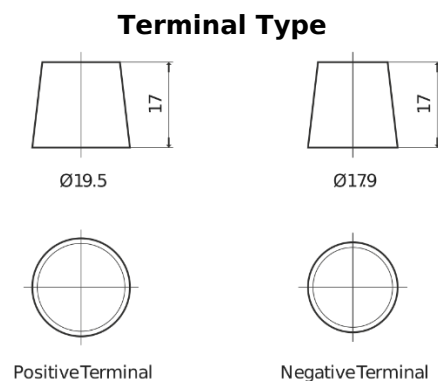

Product overview

Batteries for Trucks, Buses, Construction, Agriculture

EndurancePRO EFB CX1803

Part number	CX1803
Technology	EFB
EAN/GTIN	3661024016698
Voltage	12 V
Capacity	180 Ah
CCA	1000 A
Length	513 mm
Width	223 mm
Height	223 mm
Box size	D05
Polarity	ETN 3
Terminal Type	EN taper post
Hold Down	B0
Weights (subject of variation)	46.10 kg