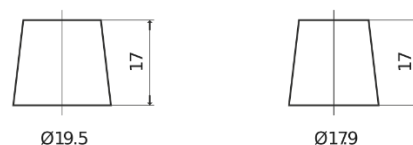

**Product overview**

Batteries for Cars

**Formula FB454**

Part number	FB454
Technology	Flooded
EAN/GTIN	3661024044370
Voltage	12 V
Capacity	45 Ah
CCA	330 A
Length	237 mm
Width	127 mm
Height	227 mm
Box size	B24
Polarity	ETN 0
Terminal Type	EN taper post
Hold Down	B0
Weights (subject of variation)	11.40 kg

**Polarity**

**Terminal Type**

Positive Terminal

Negative Terminal

**Hold Down**

Design, features and specifications are subject to change without notice. We disclaim any representation or warranty, express or implied, concerning the data or recommendations, and in no event shall be liable for any loss or damage claimed to have arisen as a result. Some products may not be available in your local market.