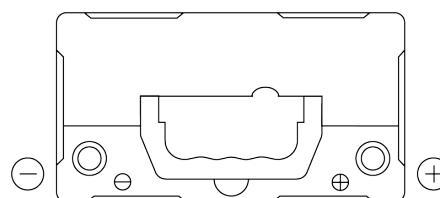

**Product overview**

Batteries for Cars

**Formula FB454**

Part number	FB454
Technology	Flooded
EAN/GTIN	3661024044370
Voltage	12 V
Capacity	45 Ah
CCA	330 A
Length	237 mm
Width	127 mm
Height	227 mm
Box size	B24
Polarity	ETN 0
Terminal Type	EN taper post
Hold Down	B0
Weights (subject of variation)	11.40 kg

**Polarity**

**Terminal Type**

Positive Terminal

Negative Terminal

**Hold Down**

Design, features and specifications are subject to change without notice. We disclaim any representation or warranty, express or implied, concerning the data or recommendations, and in no event shall be liable for any loss or damage claimed to have arisen as a result. Some products may not be available in your local market.