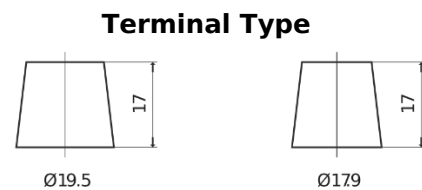

**Product overview**

Batteries for Trucks, Buses, Construction, Agriculture

**StartPRO TG1803**

Part number	TG1803
Technology	Flooded
EAN/GTIN	3661024055444
Voltage	12 V
Capacity	180 Ah
CCA	1000 A
Length	513 mm
Width	223 mm
Height	223 mm
Box size	D05
Polarity	ETN 3
Terminal Type	EN taper post
Hold Down	B0
Weights (subject of variation)	42.80 kg