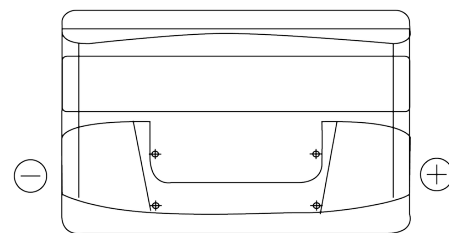

Product overview

Batteries for Cars

Excell EB950

Part number	EB950
Technology	Flooded
EAN/GTIN	3661024034586
Voltage	12 V
Capacity	95.0 Ah
CCA	800 A
Length	353 mm
Width	175 mm
Height	190 mm
Box size	L05
Polarity	ETN 0
Terminal Type	EN taper post
Hold Down	B13
Weights (subject of variation)	21.60 kg

Polarity

Terminal Type

Hold Down

Design, features and specifications are subject to change without notice. We disclaim any representation or warranty, express or implied, concerning the data or recommendations, and in no event shall be liable for any loss or damage claimed to have arisen as a result. Some products may not be available in your local market.