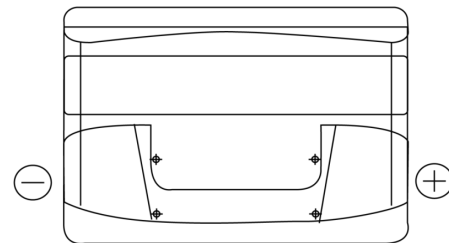

Product overview

Batteries for Cars

Excell EB800

Part number	EB800
Technology	Flooded
EAN/GTIN	3661024036443
Voltage	12 V
Capacity	80.0 Ah
CCA	640 A
Length	315 mm
Width	175 mm
Height	190 mm
Box size	L04
Polarity	ETN 0
Terminal Type	EN taper post
Hold Down	B13
Weights (subject of variation)	19.00 kg

Polarity

Terminal Type

Positive Terminal

Negative Terminal

Hold Down

Design, features and specifications are subject to change without notice. We disclaim any representation or warranty, express or implied, concerning the data or recommendations, and in no event shall be liable for any loss or damage claimed to have arisen as a result. Some products may not be available in your local market.