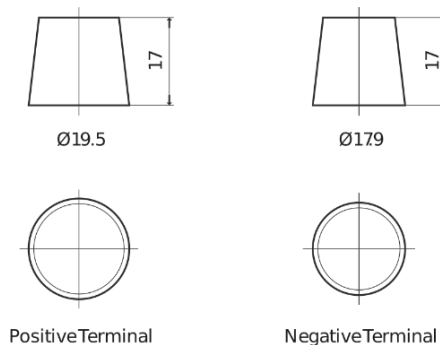

Terminal Type

Hold Down

Design, features and specifications are subject to change without notice. We disclaim any representation or warranty, express or implied, concerning the data or recommendations, and in no event shall be liable for any loss or damage claimed to have arisen as a result. Some products may not be available in your local market.