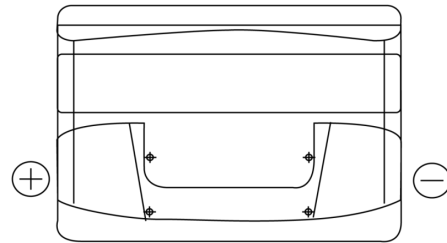

Product overview

Batteries for Cars

Excell EB741

Part number	EB741
Technology	Flooded
EAN/GTIN	3661024034562
Voltage	12 V
Capacity	74.0 Ah
CCA	680 A
Length	278 mm
Width	175 mm
Height	190 mm
Box size	L03
Polarity	ETN 1
Terminal Type	EN taper post
Hold Down	B13
Weights (subject of variation)	16.60 kg

Polarity

Terminal Type

Positive Terminal

Negative Terminal

Hold Down

Design, features and specifications are subject to change without notice. We disclaim any representation or warranty, express or implied, concerning the data or recommendations, and in no event shall be liable for any loss or damage claimed to have arisen as a result. Some products may not be available in your local market.