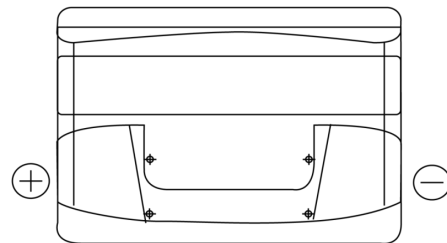

**Product overview**

Batteries for Cars

**Excell EB741**

|                                |               |
|--------------------------------|---------------|
| Part number                    | EB741         |
| Technology                     | Flooded       |
| EAN/GTIN                       | 3661024034562 |
| Voltage                        | 12 V          |
| Capacity                       | 74.0 Ah       |
| CCA                            | 680 A         |
| Length                         | 278 mm        |
| Width                          | 175 mm        |
| Height                         | 190 mm        |
| Box size                       | L03           |
| Polarity                       | ETN 1         |
| Terminal Type                  | EN taper post |
| Hold Down                      | B13           |
| Weights (subject of variation) | 16.60 kg      |

**Polarity**

**Terminal Type**

Positive Terminal

Negative Terminal

**Hold Down**

Design, features and specifications are subject to change without notice. We disclaim any representation or warranty, express or implied, concerning the data or recommendations, and in no event shall be liable for any loss or damage claimed to have arisen as a result. Some products may not be available in your local market.