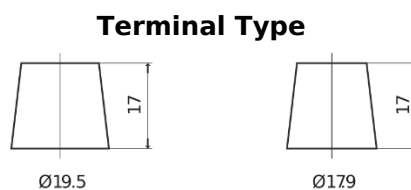

Product overview

Batteries for Marine and Leisure

Equipment ET1300

Part number	ET1300
Technology	Flooded
EAN/GTIN	3661024035880
Voltage	12 V
Capacity	180 Ah
Watt hour	1300 Wh
Length	513 mm
Width	223 mm
Height	223 mm
Box size	D05
Polarity	ETN 3
Terminal Type	EN taper post
Hold Down	B0
Weights (subject of variation)	49.70 kg