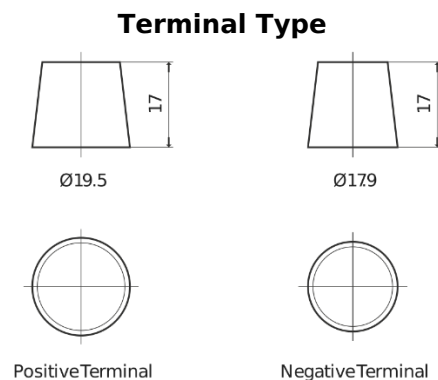

Product overview

Batteries for Marine and Leisure

Equipment ET1300

Part number	ET1300
Technology	Flooded
EAN/GTIN	3661024035880
Voltage	12 V
Capacity	180 Ah
Watt hour	1300 Wh
Length	513 mm
Width	223 mm
Height	223 mm
Box size	D05
Polarity	ETN 3
Terminal Type	EN taper post
Hold Down	B0
Weights (subject of variation)	49.70 kg