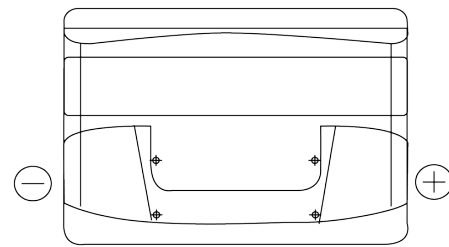

Product overview

Batteries for Cars

Excell EB712

Part number	EB712
Technology	Flooded
EAN/GTIN	3661024034647
Voltage	12 V
Capacity	71.0 Ah
CCA	670 A
Length	278 mm
Width	175 mm
Height	175 mm
Box size	LB3
Polarity	ETN 0
Terminal Type	EN taper post
Hold Down	B13
Weights (subject of variation)	15.30 kg

Polarity

Terminal Type

Positive Terminal

Negative Terminal

Hold Down

Design, features and specifications are subject to change without notice. We disclaim any representation or warranty, express or implied, concerning the data or recommendations, and in no event shall be liable for any loss or damage claimed to have arisen as a result. Some products may not be available in your local market.