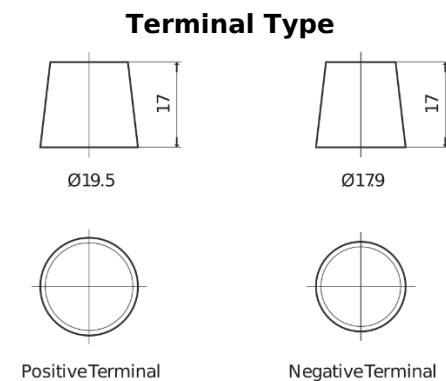

Product overview

Batteries for Cars

Excell EB454

Part number	EB454
Technology	Flooded
EAN/GTIN	3661024034371
Voltage	12 V
Capacity	45 Ah
CCA	330 A
Length	237 mm
Width	127 mm
Height	227 mm
Box size	B24
Polarity	ETN 0
Terminal Type	EN taper post
Hold Down	B0
Weights (subject of variation)	11.40 kg