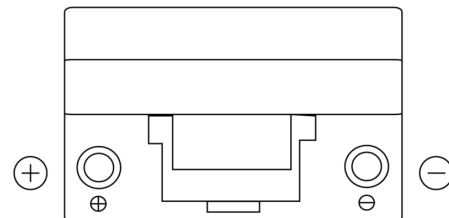

**Product overview**

Batteries for Cars

**Excell EB705**

Part number	EB705
Technology	Flooded
EAN/GTIN	3661024034449
Voltage	12 V
Capacity	70.0 Ah
CCA	540 A
Length	270 mm
Width	173 mm
Height	222 mm
Box size	D26
Polarity	ETN 1
Terminal Type	EN taper post
Hold Down	Korean B1+B6
Weights (subject of variation)	16.10 kg

**Polarity**

**Terminal Type**

**Hold Down**

Design, features and specifications are subject to change without notice. We disclaim any representation or warranty, express or implied, concerning the data or recommendations, and in no event shall be liable for any loss or damage claimed to have arisen as a result. Some products may not be available in your local market.