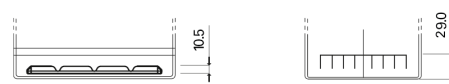

**Product overview**

Batteries for Cars

**Excell EB705**

Part number	EB705
Technology	Flooded
EAN/GTIN	3661024034449
Voltage	12 V
Capacity	70.0 Ah
CCA	540 A
Length	270 mm
Width	173 mm
Height	222 mm
Box size	D26
Polarity	ETN 1
Terminal Type	EN taper post
Hold Down	Korean B1+B6
Weights (subject of variation)	16.10 kg

**Polarity**

**Terminal Type**

**Hold Down**

Design, features and specifications are subject to change without notice. We disclaim any representation or warranty, express or implied, concerning the data or recommendations, and in no event shall be liable for any loss or damage claimed to have arisen as a result. Some products may not be available in your local market.