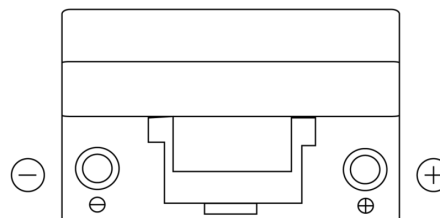

Product overview

Batteries for Cars

Excell EB704

Part number	EB704
Technology	Flooded
EAN/GTIN	3661024034432
Voltage	12 V
Capacity	70.0 Ah
CCA	540 A
Length	270 mm
Width	173 mm
Height	222 mm
Box size	D26
Polarity	ETN 0
Terminal Type	EN taper post
Hold Down	Korean B1+B6
Weights (subject of variation)	16.10 kg

Polarity

Terminal Type

Hold Down

Design, features and specifications are subject to change without notice. We disclaim any representation or warranty, express or implied, concerning the data or recommendations, and in no event shall be liable for any loss or damage claimed to have arisen as a result. Some products may not be available in your local market.