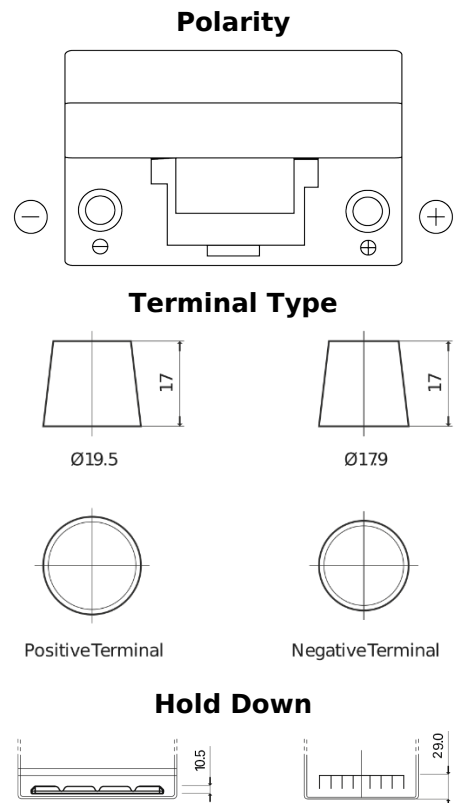

**Product overview**

Batteries for Cars

**Excell EB704**

Part number	EB704
Technology	Flooded
EAN/GTIN	3661024034432
Voltage	12 V
Capacity	70.0 Ah
CCA	540 A
Length	270 mm
Width	173 mm
Height	222 mm
Box size	D26
Polarity	ETN 0
Terminal Type	EN taper post
Hold Down	Korean B1+B6
Weights (subject of variation)	16.10 kg