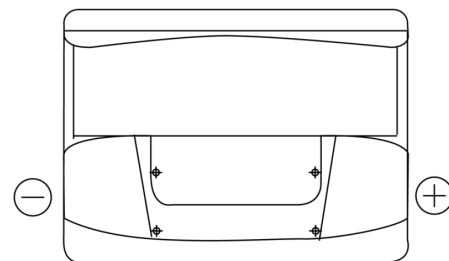

**Product overview**

Batteries for Cars

**Excell EB620**

Part number	EB620
Technology	Flooded
EAN/GTIN	3661024034531
Voltage	12 V
Capacity	62.0 Ah
CCA	540 A
Length	242 mm
Width	175 mm
Height	190 mm
Box size	L02
Polarity	ETN 0
Terminal Type	EN taper post
Hold Down	B13
Weights (subject of variation)	14.20 kg

**Polarity**

**Terminal Type**

Positive Terminal

Negative Terminal

**Hold Down**

Design, features and specifications are subject to change without notice. We disclaim any representation or warranty, express or implied, concerning the data or recommendations, and in no event shall be liable for any loss or damage claimed to have arisen as a result. Some products may not be available in your local market.