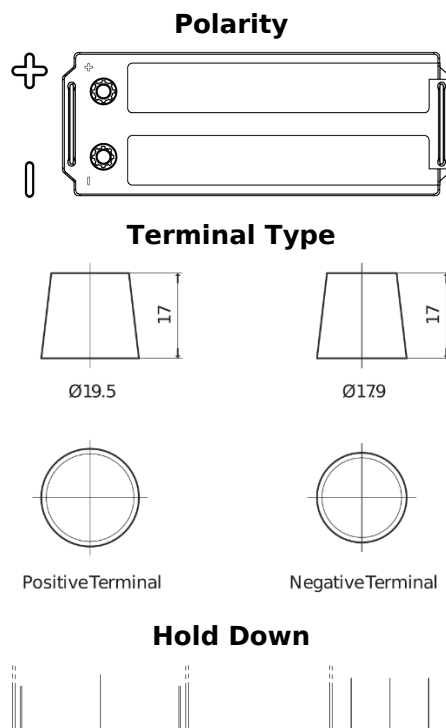

Product overview

Batteries for Trucks, Buses, Construction, Agriculture

PowerPRO Agri&Construction TJ1523

Part number	TJ1523
Technology	Flooded
EAN/GTIN	3661024056724
Voltage	12 V
Capacity	152 Ah
CCA	1130 A
Length	513 mm
Width	189 mm
Height	223 mm
Box size	D04
Polarity	ETN 3
Terminal Type	EN taper post
Hold Down	B0
Weights (subject of variation)	40.30 kg