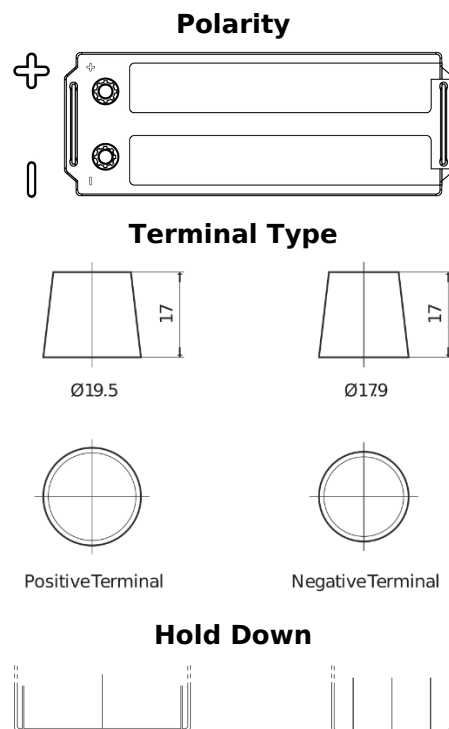

**Product overview**

Batteries for Trucks, Buses, Construction, Agriculture

**PowerPRO Agri&Construction FJ1523**

Part number	FJ1523
Technology	Flooded
EAN/GTIN	3661024046596
Voltage	12 V
Capacity	152 Ah
CCA	1130 A
Length	513 mm
Width	189 mm
Height	223 mm
Box size	D04
Polarity	ETN 3
Terminal Type	EN taper post
Hold Down	B0
Weights (subject of variation)	40.30 kg