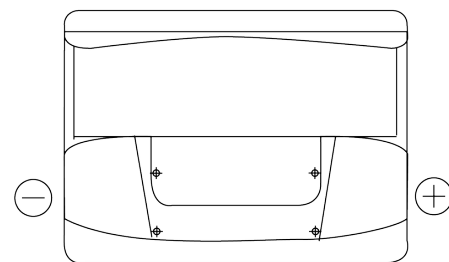

Product overview

Batteries for Cars

Excell EB602

Part number	EB602
Technology	Flooded
EAN/GTIN	3661024034630
Voltage	12 V
Capacity	60.0 Ah
CCA	540 A
Length	242 mm
Width	175 mm
Height	175 mm
Box size	LB2
Polarity	ETN 0
Terminal Type	EN taper post
Hold Down	B13
Weights (subject of variation)	12.90 kg

Polarity

Terminal Type

Positive Terminal

Negative Terminal

Hold Down

Design, features and specifications are subject to change without notice. We disclaim any representation or warranty, express or implied, concerning the data or recommendations, and in no event shall be liable for any loss or damage claimed to have arisen as a result. Some products may not be available in your local market.