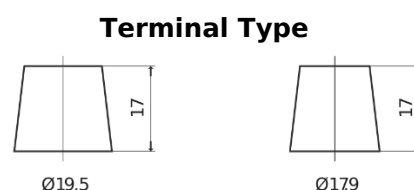

Product overview

Batteries for Trucks, Buses, Construction, Agriculture

PowerPRO Agri&Construction EJ1523

Part number	EJ1523
Technology	Flooded
EAN/GTIN	3661024036900
Voltage	12 V
Capacity	152 Ah
CCA	1130 A
Length	513 mm
Width	189 mm
Height	223 mm
Box size	D04
Polarity	ETN 3
Terminal Type	EN taper post
Hold Down	B0
Weights (subject of variation)	40.30 kg