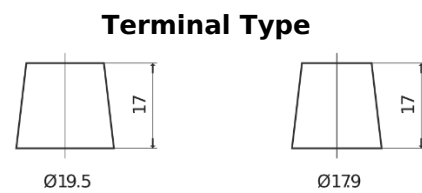

**Product overview**

Batteries for Trucks, Buses, Construction, Agriculture

**PowerPRO Agri&Construction EJ1523**

Part number	EJ1523
Technology	Flooded
EAN/GTIN	3661024036900
Voltage	12 V
Capacity	152 Ah
CCA	1130 A
Length	513 mm
Width	189 mm
Height	223 mm
Box size	D04
Polarity	ETN 3
Terminal Type	EN taper post
Hold Down	B0
Weights (subject of variation)	40.30 kg