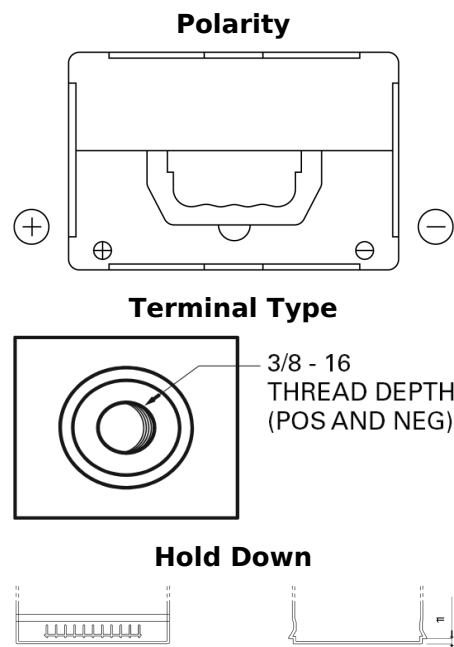

Product overview

Batteries for Cars

Excell EB558

Part number	EB558
Technology	Flooded
EAN/GTIN	3661024037419
Voltage	12 V
Capacity	55.0 Ah
CCA	620 A
Length	230 mm
Width	180 mm
Height	186 mm
Box size	G75
Polarity	ETN 1
Terminal Type	SAE S 3/8" side Terminal
Hold Down	B7
Weights (subject of variation)	14.20 kg