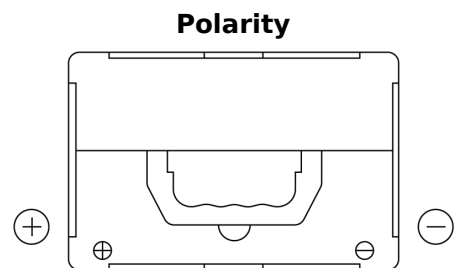

Product overview

Batteries for Cars

Excell EB558

Part number	EB558
Technology	Flooded
EAN/GTIN	3661024037419
Voltage	12 V
Capacity	55.0 Ah
CCA	620 A
Length	230 mm
Width	180 mm
Height	186 mm
Box size	G75
Polarity	ETN 1
Terminal Type	SAE S 3/8" side Terminal
Hold Down	B7
Weights (subject of variation)	14.20 kg