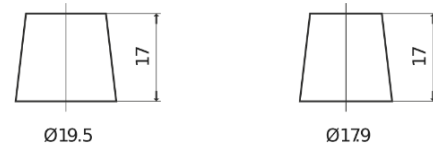

Terminal Type