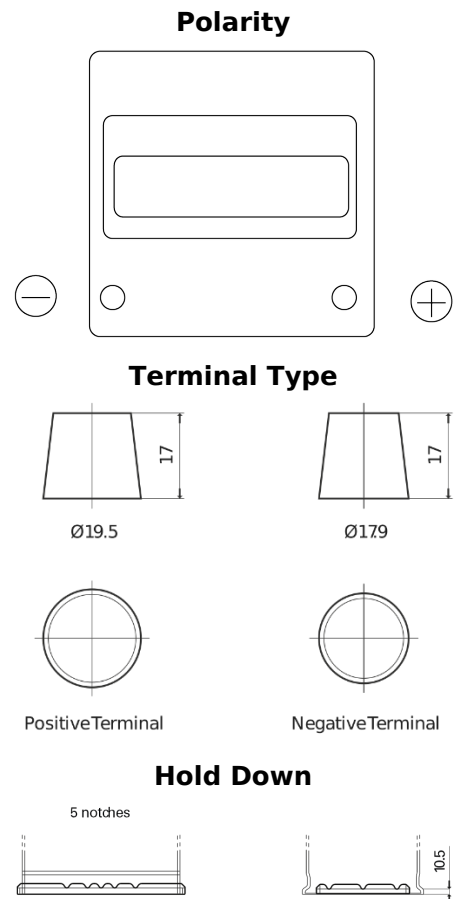

**Product overview**

Batteries for Cars

**Excell EB440**

Part number	EB440
Technology	Flooded
EAN/GTIN	3661024034500
Voltage	12 V
Capacity	44.0 Ah
CCA	400 A
Length	175 mm
Width	175 mm
Height	190 mm
Box size	L00
Polarity	ETN 0
Terminal Type	EN taper post
Hold Down	B13
Weights (subject of variation)	10.70 kg