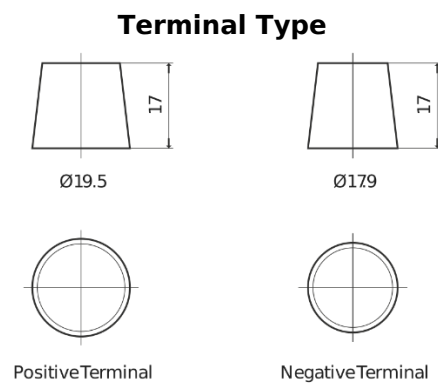

**Product overview**

Batteries for Trucks, Buses, Construction, Agriculture

**StartPRO TG1403**

Part number	TG1403
Technology	Flooded
EAN/GTIN	3661024055420
Voltage	12 V
Capacity	140 Ah
CCA	800 A
Length	513 mm
Width	189 mm
Height	223 mm
Box size	D04
Polarity	ETN 3
Terminal Type	EN taper post
Hold Down	B0
Weights (subject of variation)	34.10 kg