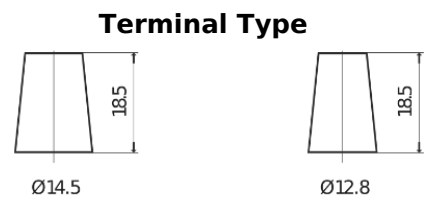

**Product overview**

Batteries for Cars

**Excell EB357**

Part number	EB357
Technology	Flooded
EAN/GTIN	3661024034340
Voltage	12 V
Capacity	35.0 Ah
CCA	240 A
Length	187 mm
Width	127 mm
Height	220 mm
Box size	B19
Polarity	ETN 1
Terminal Type	JIS taper post
Hold Down	B0
Weights (subject of variation)	8.90 kg