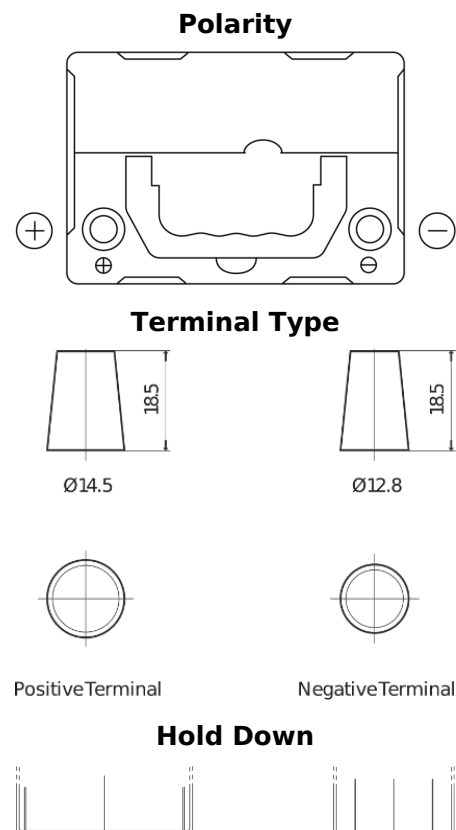

**Product overview**

Batteries for Cars

**Excell EB357**

Part number	EB357
Technology	Flooded
EAN/GTIN	3661024034340
Voltage	12 V
Capacity	35.0 Ah
CCA	240 A
Length	187 mm
Width	127 mm
Height	220 mm
Box size	B19
Polarity	ETN 1
Terminal Type	JIS taper post
Hold Down	B0
Weights (subject of variation)	8.90 kg