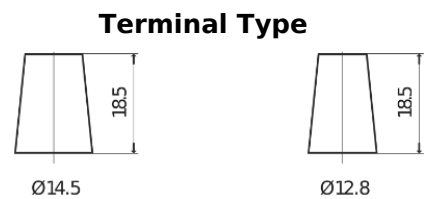

Product overview

Batteries for Cars

Excell EB356

Part number	EB356
Technology	Flooded
EAN/GTIN	3661024034333
Voltage	12 V
Capacity	35.0 Ah
CCA	240 A
Length	187 mm
Width	127 mm
Height	220 mm
Box size	B19
Polarity	ETN 0
Terminal Type	JIS taper post
Hold Down	B0
Weights (subject of variation)	8.90 kg