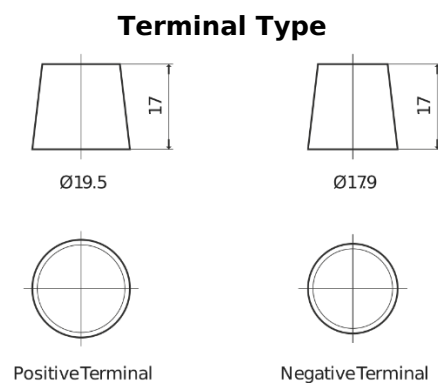

Product overview

Batteries for Trucks, Buses, Construction, Agriculture

StartPRO EG1403

Part number	EG1403
Technology	Flooded
EAN/GTIN	3661024035422
Voltage	12 V
Capacity	140 Ah
CCA	800 A
Length	513 mm
Width	189 mm
Height	223 mm
Box size	D04
Polarity	ETN 3
Terminal Type	EN taper post
Hold Down	B0
Weights (subject of variation)	34.10 kg