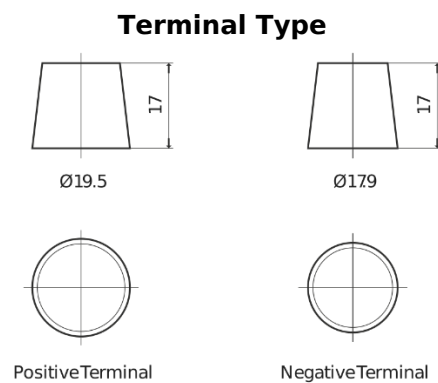

Product overview

Batteries for Trucks, Buses, Construction, Agriculture

StartPRO DG1403

Part number	DG1403
Technology	Flooded
EAN/GTIN	3661024025423
Voltage	12 V
Capacity	140 Ah
CCA	800 A
Length	513 mm
Width	189 mm
Height	223 mm
Box size	D04
Polarity	ETN 3
Terminal Type	EN taper post
Hold Down	B0
Weights (subject of variation)	34.10 kg