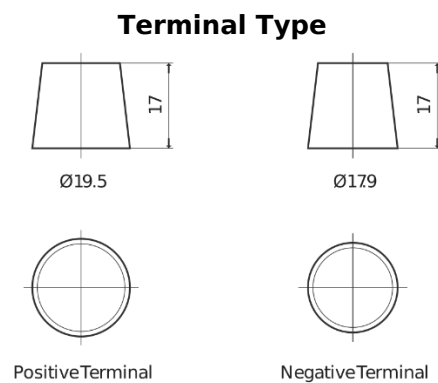

**Product overview**

Batteries for Marine and Leisure

**Equipment GEL ES1350**

Part number	ES1350
Technology	GEL
EAN/GTIN	3661024035774
Voltage	12 V
Capacity	120 Ah
Watt hour	1350 Wh
Length	513 mm
Width	189 mm
Height	223 mm
Box size	D04
Polarity	ETN 3
Terminal Type	EN taper post
Hold Down	B0
Weights (subject of variation)	40.00 kg