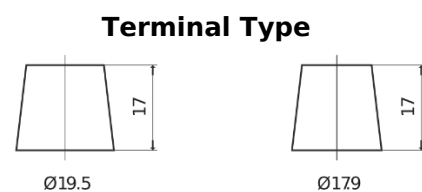

Product overview

Batteries for Marine and Leisure

Equipment ET950

Part number	ET950
Technology	Flooded
EAN/GTIN	3661024035897
Voltage	12 V
Capacity	135 Ah
Watt hour	950 Wh
Length	513 mm
Width	189 mm
Height	223 mm
Box size	D04
Polarity	ETN 3
Terminal Type	EN taper post
Hold Down	B0
Weights (subject of variation)	39.50 kg