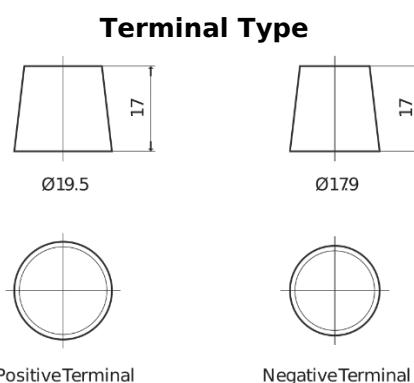

Product overview

Batteries for Marine and Leisure

Equipment ET950

Part number	ET950
Technology	Flooded
EAN/GTIN	3661024035897
Voltage	12 V
Capacity	135 Ah
Watt hour	950 Wh
Length	513 mm
Width	189 mm
Height	223 mm
Box size	D04
Polarity	ETN 3
Terminal Type	EN taper post
Hold Down	B0
Weights (subject of variation)	39.50 kg